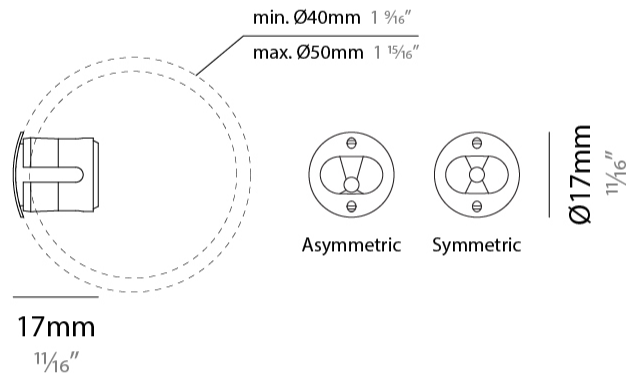

GENERAL

Series: Eyes Handrail
Subseries: Eyes 17 for Handrail
Brand: Unonovesette
Division: Exterior
Mounting Type: Recessed
Mounting Location: Handrail
Subcategory: Marker

PHYSICAL

Shape: Round
Diameter (mm): 17
Diameter (in): 11/16
Depth (mm): 17
Depth (in): 11/16
Light Distribution: Direct
Weight (kg): 0.13
Installation Requirement: Fixing springs
Diffuser: Extra clear glass 4mm
Fixture Finish: PSS
Fixture Material: Stainless Steel AISI 316L
Cable Details: 200 cm 2x0,5 mm²
Cut-out Measurements: 15mm / 9/16"

ELECTRICAL

Lamp Type: LED
Input Wattage (W): 2.33
Total Output Wattage (W): 1.05
Dimming: Non-Dimming / Phase Dimming (120Vac only) / 0-10V Dimming
Driver Included: No
Driver Location: Remote
Driver Type: Constant Current - Universal
Driver Class: Class 2
Housing: ENCP4
Input Voltage (V): 120 - 277
Output Voltage (V): 24
Constant Current (MA): 350

LED

Number of LEDs: 1
Color Temperature (°K): 2700 / 3000
Max. Delivered Lumen (lm): 124 (3000K)
Nominal Lumen (lm): 150 (3000K)
CRI: >90 CRI
Lamp Life (hrs): 50000

OPTICAL

Reflector: Assymetric / Symetric

RATINGS AND CERTIFICATIONS

Certified By: Certified for North American Standards
IP rating: IP67
Marine Grade: Stainless Steel AISI 316L